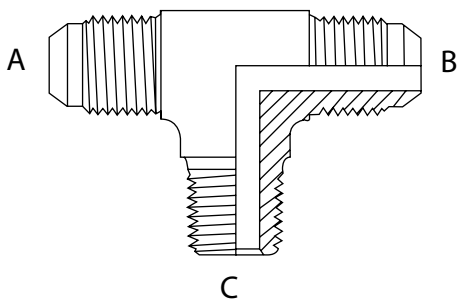

Adaptadores para conexiones de mangueras

Tee rosca macho UNF asiento JIC 37° a rosca macho BSPT a rosca macho UNF asiento JIC 37°

D0527

Material Hierro Zincado

N° CODIGO	Ø EXTERIOR TURBO	Tamaño de la Rosca		
		A / UNF	B / BSPT	C / UNF
02-02-02	1/8"	5/16"-24h	1/8"-28h	5/16"-24h
03-02-03	3/16"	3/8"-24h	1/8"-28h	3/8"-24h
04-02-04	1/4"	7/16"-20h	1/8"-28h	7/16"-20h
05-02-05	5/16"	1/2"-20h	1/8"-28h	1/2"-20h
06-04-06	3/8"	9/16"-18h	1/4"-19h	9/16"-18h
06-06-06	3/8"	9/16"-18h	3/8"-19h	9/16"-18h
08-06-08	1/2"	3/4"-16h	3/8"-19h	3/4"-16h
08-08-08	1/2"	3/4"-16h	1/2"-14h	3/4"-16h
10-08-10	5/8"	7/8"-14h	1/2"-14h	7/8"-14h
12-12-12	3/4"	1 1/16"-12h	3/4"-14h	1 1/16"-12h
14-12-14	7/8"	1 3/16"-12h	3/4"-14h	1 3/16"-12h
16-16-16	1"	1 5/16"-12h	1"-11h	1 5/16"-12h
20-20-20	1 1/4"	1 5/8"-12h	1 1/4"-11h	1 5/8"-12h
24-24-24	1 1/2"	1 7/8"-12h	1 1/2"-11h	1 7/8"-12h
32-32-32	2"	2 1/2"-12h	2"-11h	2 1/2"-12h

Tee rosca macho UNF asiento JIC 37° a rosca macho UNF asiento JIC 37° a rosca macho BSPT

D0528

Material Hierro Zincado

N° CODIGO	Ø EXTERIOR TURBO	Tamaño de la Rosca		
		A / UNF	B / UNF	C / BSPT
02-02-02	1/8"	5/16"-24h	5/16"-24h	1/8"-28h
03-03-02	3/16"	3/8"-24h	3/8"-24h	1/8"-28h
04-04-02	1/4"	7/16"-20h	7/16"-20h	1/8"-28h
05-05-02	5/16"	1/2"-20h	1/2"-20h	1/8"-28h
05-05-04	5/16"	1/2"-20h	1/2"-20h	1/4"-19h
06-06-04	3/8"	9/16"-18h	9/16"-18h	1/4"-19h
06-06-06	3/8"	9/16"-18h	9/16"-18h	3/8"-19h
08-08-06	1/2"	3/4"-16h	3/4"-16h	3/8"-19h
08-08-08	1/2"	3/4"-16h	3/4"-16h	1/2"-14h
10-10-08	5/8"	7/8"-14h	7/8"-14h	1/2"-14h
12-12-12	3/4"	1 1/16"-12h	1 1/16"-12h	3/4"-14h
14-12-14	7/8"	1 3/16"-12h	1 3/16"-12h	3/4"-14h
16-16-16	1"	1 5/16"-12h	1 5/16"-12h	1"-11h
20-20-20	1 1/4"	1 5/8"-12h	1 5/8"-12h	1 1/4"-11h
24-24-24	1 1/2"	1 7/8"-12h	1 7/8"-12h	1 1/2"-11h
32-32-32	2"	2 1/2"-12h	2 1/2"-12h	2"-11h