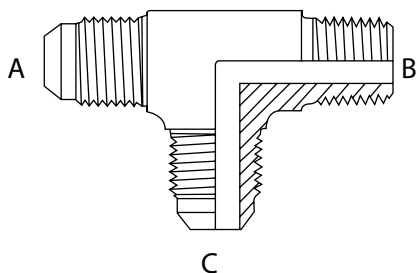

Adaptadores para conexiones de mangueras

Tee rosca macho UNF asiento JIC 37° a rosca macho BSPT a rosca macho UNF asiento JIC 37°

D0527

Material Hierro Zincado

N° CODIGO	Ø EXTERIOR TURBO	Tamaño de la Rosca		
		A / UNF	B / BSPT	C / UNF
02-02-02	1/8"	5/16"-24h	1/8"-28h	5/16"-24h
03-02-03	3/16"	3/8"-24h	1/8"-28h	3/8"-24h
04-02-04	1/4"	7/16"-20h	1/8"-28h	7/16"-20h
05-02-05	5/16"	1/2"-20h	1/8"-28h	1/2"-20h
06-04-06	3/8"	9/16"-18h	1/4"-19h	9/16"-18h
06-06-06	3/8"	9/16"-18h	3/8"-19h	9/16"-18h
08-06-08	1/2"	3/4"-16h	3/8"-19h	3/4"-16h
08-08-08	1/2"	3/4"-16h	1/2"-14h	3/4"-16h
10-08-10	5/8"	7/8"-14h	1/2"-14h	7/8"-14h
12-12-12	3/4"	1 1/16"-12h	3/4"-14h	1 1/16"-12h
14-12-14	7/8"	1 3/16"-12h	3/4"-14h	1 3/16"-12h
16-16-16	1"	1 5/16"-12h	1"-11h	1 5/16"-12h
20-20-20	1 1/4"	1 5/8"-12h	1 1/4"-11h	1 5/8"-12h
24-24-24	1 1/2"	1 7/8"-12h	1 1/2"-11h	1 7/8"-12h
32-32-32	2"	2 1/2"-12h	2"-11h	2 1/2"-12h

Tee rosca macho UNF asiento JIC 37° a rosca macho UNF asiento JIC 37° a rosca macho BSPT

D0528

Material Hierro Zincado

N° CODIGO	Ø EXTERIOR TURBO	Tamaño de la Rosca		
		A / UNF	B / UNF	C / BSPT
02-02-02	1/8"	5/16"-24h	5/16"-24h	1/8"-28h
03-03-02	3/16"	3/8"-24h	3/8"-24h	1/8"-28h
04-04-02	1/4"	7/16"-20h	7/16"-20h	1/8"-28h
05-05-02	5/16"	1/2"-20h	1/2"-20h	1/8"-28h
05-05-04	5/16"	1/2"-20h	1/2"-20h	1/4"-19h
06-06-04	3/8"	9/16"-18h	9/16"-18h	1/4"-19h
06-06-06	3/8"	9/16"-18h	9/16"-18h	3/8"-19h
08-08-06	1/2"	3/4"-16h	3/4"-16h	3/8"-19h
08-08-08	1/2"	3/4"-16h	3/4"-16h	1/2"-14h
10-10-08	5/8"	7/8"-14h	7/8"-14h	1/2"-14h
12-12-12	3/4"	1 1/16"-12h	1 1/16"-12h	3/4"-14h
14-12-14	7/8"	1 3/16"-12h	1 3/16"-12h	3/4"-14h
16-16-16	1"	1 5/16"-12h	1 5/16"-12h	1"-11h
20-20-20	1 1/4"	1 5/8"-12h	1 5/8"-12h	1 1/4"-11h
24-24-24	1 1/2"	1 7/8"-12h	1 7/8"-12h	1 1/2"-11h
32-32-32	2"	2 1/2"-12h	2 1/2"-12h	2"-11h