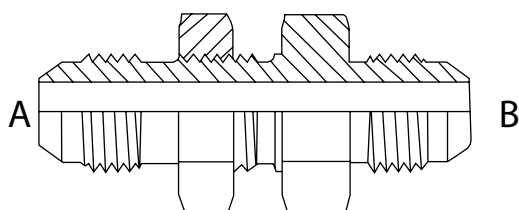

Adaptadores para conexiones de mangueras

Codo 90° rosca macho UNF asiento JIC 37° a rosca Hembra giratoria UNF asiento JIC 37°

D0509

B

Material Hierro Zincado

N° CODIGO	Ø Exterior Tubo	TAMAÑO DE LA ROSCA	
		A/JIC	B/JIC
02-02	1/8"	5/16"-24	5/16"-24
03-03	3/16"	3/8"-24	3/8"-24
04-04	1/4"	7/16"-20	7/16"-20
05-05	5/16"	1/2"-20	1/2"-20
06-06	3/8"	9/16"-18	9/16"-18
08-08	1/2"	3/4"-16	3/4"-16
10-10	5/8"	7/8"-14	7/8"-14
12-12	3/4"	1 1/16"-12	1 1/16"-12
14-14	7/8"	1 3/16"-12	1 3/16"-12
16-16	1"	1 5/16"-12	1 5/16"-12
20-20	1 1/4"	1 5/8"-12	1 5/8"-12
24-24	1 1/2"	1 7/8"-12	1 7/8"-12
32-32	2"	2 1/2"-12	2 1/2"-12

Pasachapa recto rosca macho UNF asiento JIC 37° a rosca Macho UNF asiento JIC 37°

D0510

Material Hierro Zincado

N° CODIGO	Ø Exterior Tubo	TAMAÑO DE LA ROSCA	
		A/JIC	B/JIC
02-02	1/8"	5/16"-24	5/16"-24
03-03	3/16"	3/8"-24	3/8"-24
04-04	1/4"	7/16"-20	7/16"-20
05-05	5/16"	1/2"-20	1/2"-20
06-06	3/8"	9/16"-18	9/16"-18
08-08	1/2"	3/4"-16	3/4"-16
10-10	5/8"	7/8"-14	7/8"-14
12-12	3/4"	1 1/16"-12	1 1/16"-12
14-14	7/8"	1 3/16"-12	1 3/16"-12
16-16	1"	1 5/16"-12	1 5/16"-12
20-20	1 1/4"	1 5/8"-12	1 5/8"-12
24-24	1 1/2"	1 7/8"-12	1 7/8"-12
32-32	2"	2 1/2"-12	2 1/2"-12