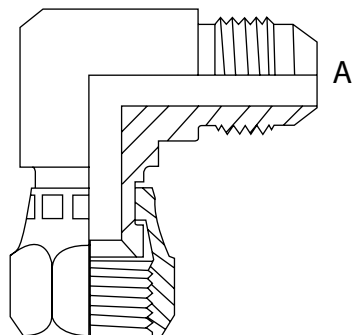

Adaptadores para conexiones de mangueras

Codo 90° rosca macho UNF asiento JIC 37° a rosca Hembra giratoria UNF asiento JIC 37°

D0509

B

Material Hierro Zincado

N° CODIGO	Ø Exterior Tubo	TAMAÑO DE LA ROSCA	
		A/JIC	B/JIC
02-02	1/8"	5/16"-24	5/16"-24
03-03	3/16"	3/8"-24	3/8"-24
04-04	1/4"	7/16"-20	7/16"-20
05-05	5/16"	1/2"-20	1/2"-20
06-06	3/8"	9/16"-18	9/16"-18
08-08	1/2"	3/4"-16	3/4"-16
10-10	5/8"	7/8"-14	7/8"-14
12-12	3/4"	1 1/16"-12	1 1/16"-12
14-14	7/8"	1 3/16"-12	1 3/16"-12
16-16	1"	1 5/16"-12	1 5/16"-12
20-20	1 1/4"	1 5/8"-12	1 5/8"-12
24-24	1 1/2"	1 7/8"-12	1 7/8"-12
32-32	2"	2 1/2"-12	2 1/2"-12

Pasachapa recto rosca macho UNF asiento JIC 37° a rosca Macho UNF asiento JIC 37°

D0510

Material Hierro Zincado

N° CODIGO	Ø Exterior Tubo	TAMAÑO DE LA ROSCA	
		A/JIC	B/JIC
02-02	1/8"	5/16"-24	5/16"-24
03-03	3/16"	3/8"-24	3/8"-24
04-04	1/4"	7/16"-20	7/16"-20
05-05	5/16"	1/2"-20	1/2"-20
06-06	3/8"	9/16"-18	9/16"-18
08-08	1/2"	3/4"-16	3/4"-16
10-10	5/8"	7/8"-14	7/8"-14
12-12	3/4"	1 1/16"-12	1 1/16"-12
14-14	7/8"	1 3/16"-12	1 3/16"-12
16-16	1"	1 5/16"-12	1 5/16"-12
20-20	1 1/4"	1 5/8"-12	1 5/8"-12
24-24	1 1/2"	1 7/8"-12	1 7/8"-12
32-32	2"	2 1/2"-12	2 1/2"-12