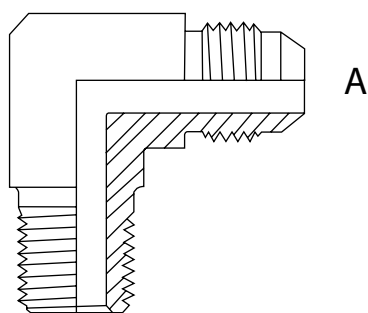

## Adaptadores para conexiones de mangueras

### Codo 90° rosca macho UNF asiento JIC 37° a rosca macho NPTF

**D0506**

**B**

Material Hierro Zincado

N° CODIGO	Ø Exterior Tubo	TAMAÑO DE LA ROSCA	
		A/JIC	B/NPTF
02-02	1/8"	5/16"-24	1/8"-27
03-02	3/16"	3/8"-24	1/8"-27
04-02	1/4"	7/16"-20	1/8"-27
04-04	1/4"	7/16"-20	1/4"-18
04-06	1/4"	7/16"-20	3/8"-18
05-02	5/16"	1/2"-20	1/8"-27
05-04	5/16"	1/2"-20	1/4"-18
05-06	5/16"	1/2"-20	3/8"-18
06-02	3/8"	9/16"-18	1/8"-27
06-04	3/8"	9/16"-18	1/4"-18
06-06	3/8"	9/16"-18	3/8"-18
06-08	3/8"	9/16"-18	1/2"-14
08-04	1/2"	3/4"-16	1/4"-18
08-06	1/2"	3/4"-16	3/8"-18
08-08	1/2"	3/4"-16	1/2"-14
08-12	1/2"	3/4"-16	3/4"-14
10-06	5/8"	7/8"-14	3/8"-18
10-08	5/8"	7/8"-14	1/2"-14
10-12	5/8"	7/8"-14	3/4"-14
12-08	3/4"	1 1/16"-12	1/2"-14
12-12	3/4"	1 1/16"-12	3/4"-14
12-16	3/4"	1 1/16"-12	1"-11 1/2
14-12	7/8"	1 3/16"-12	3/4"-14
16-12	1"	1 5/16"-12	3/4"-14
16-16	1"	1 5/16"-12	1"-11 1/2
16-20	1 1/4"	1 5/16"-12	1 1/4"-11 1/2
20-16	1 1/4"	1 5/8"-12	1"-11 1/2
20-20	1 1/4"	1 5/8"-12	1 1/4"-11 1/2
24-24	1 1/2"	1 7/8"-12	1 1/2"-11 1/2
32-32	2"	2 1/2"-12	2"-11 1/2