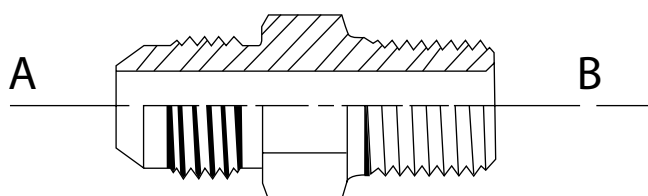

Adaptadores para conexiones de mangueras

Adaptador recto rosca macho UNF asiento JIC 37° a rosca macho NPTF

D0500

Material Hierro Zincado

N° CODIGO	Ø Exterior Tubo	TAMAÑO DE LA ROSCA	
		A/JIC	B/NPTF
02-02	1/8"	5/16"-24	1/8"-27
03-02	3/16"	3/8"-24	1/8"-27
04-02	1/4"	7/16"-20	1/8"-27
04-04	1/4"	7/16"-20	1/4"-18
04-06	1/4"	7/16"-20	3/8"-18
05-02	5/16"	1/2"-20	1/8"-27
05-04	5/16"	1/2"-20	1/4"-18
05-06	5/16"	1/2"-20	3/8"-18
06-02	3/8"	9/16"-18	1/8"-27
06-04	3/8"	9/16"-18	1/4"-18
06-06	3/8"	9/16"-18	3/8"-18
06-08	3/8"	9/16"-18	1/2"-14
08-04	1/2"	3/4"-16	1/4"-18
08-06	1/2"	3/4"-16	3/8"-18
08-08	1/2"	3/4"-16	1/2"-14
08-12	1/2"	3/4"-16	3/4"-14
10-06	5/8"	7/8"-14	3/8"-18
10-08	5/8"	7/8"-14	1/2"-14
10-12	5/8"	7/8"-14	3/4"-14
12-08	3/4"	1 1/16"-12	1/2"-14
12-12	3/4"	1 1/16"-12	3/4"-14
12-16	3/4"	1 1/16"-12	1"-11 1/2
14-12	7/8"	1 3/16"-12	3/4"-14
16-12	1"	1 5/16"-12	3/4"-14
16-16	1"	1 5/16"-12	1"-11 1/2
20-16	1 1/4"	1 5/8"-12	1"-11 1/2
20-20	1 1/4"	1 5/8"-12	1 1/4"-11 1/2
24-20	1 1/2"	1 7/8"-12	1 1/4"-11 1/2
24-24	1 1/2"	1 7/8"-12	1 1/2"-11 1/2
32-32	2"	2 1/2"-12	2"-11 1/2