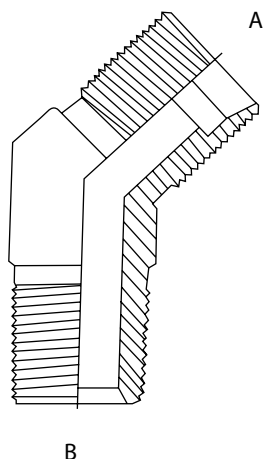

Adaptadores para conexiones de mangueras

Codo 45° rosca macho UNF tubo a rosca macho BSPT

D0625

Material Hierro Zincado

N° CODIGO	Ø Exterior Tubo	TAMAÑO DE LA ROSCA	
		A/UNF	B/NPT
02-02	1/8"	5/16"-24h	1/8"-28h
03-02	3/16"	3/8"-24h	1/8"-28h
04-02	1/4"	7/16"-20h	1/8"-28h
04-04	1/4"	7/16"-20h	1/4"-19h
05-02	5/16"	1/2"-20h	1/8"-28h
05-04	5/16"	1/2"-20h	1/4"-19h
06-02	3/8"	9/16"-18h	1/8"-28h
06-04	3/8"	9/16"-18h	1/4"-19h
06-06	3/8"	9/16"-18h	3/8"-19h
06-08	3/8"	9/16"-18h	1/2"-14h
08-04	1/2"	3/4"-16h	1/4"-19h
08-06	1/2"	3/4"-16h	3/8"-19h
08-08	1/2"	3/4"-16h	1/2"-14h
10-06	5/8"	7/8"-14h	3/8"-19h
10-08	5/8"	7/8"-14h	1/2"-14h
12-08	3/4"	1 1/16"-12h	1/2"-14h
12-12	3/4"	1 1/16"-12h	3/4"-14h
14-12	7/8"	1 3/16"-12h	3/4"-14h
16-12	1"	1 5/16"-12h	3/4"-14h
16-16	1"	1 5/16"-12h	1"-11h
20-20	1 1/4"	1 5/8"-12h	1 1/4"-11h
24-24	1 1/2"	1 7/8"-12h	1 1/2"-11h
32-32	2"	2 1/2"-12h	2"-11h